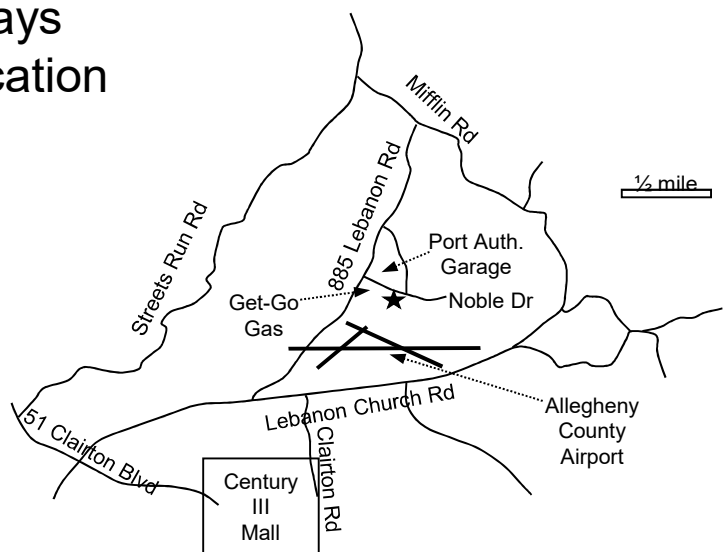

The Monongahela Rockhounds Gem, Mineral and Fossil Show

Saturday, April 21, 2018 **Sunday, April 22, 2018**
10 am to 6 pm **10 am to 4 pm**

West Mifflin Volunteer Fire Co., #4
Skyview Hall, (air-conditioned)
660 Noble Drive, Pittsburgh, PA 15122
(Near Century III Mall and the Allegheny
Co. Airport)

Free Admission!

- Featuring dealers of minerals, fossils, gems, jewelry, beads, and lapidary items
- Lapidary demonstration, displays
- Free rock and mineral identification
- Children's activities
- Food and beverages
- Door prizes
- ***Free grand prize drawing!***